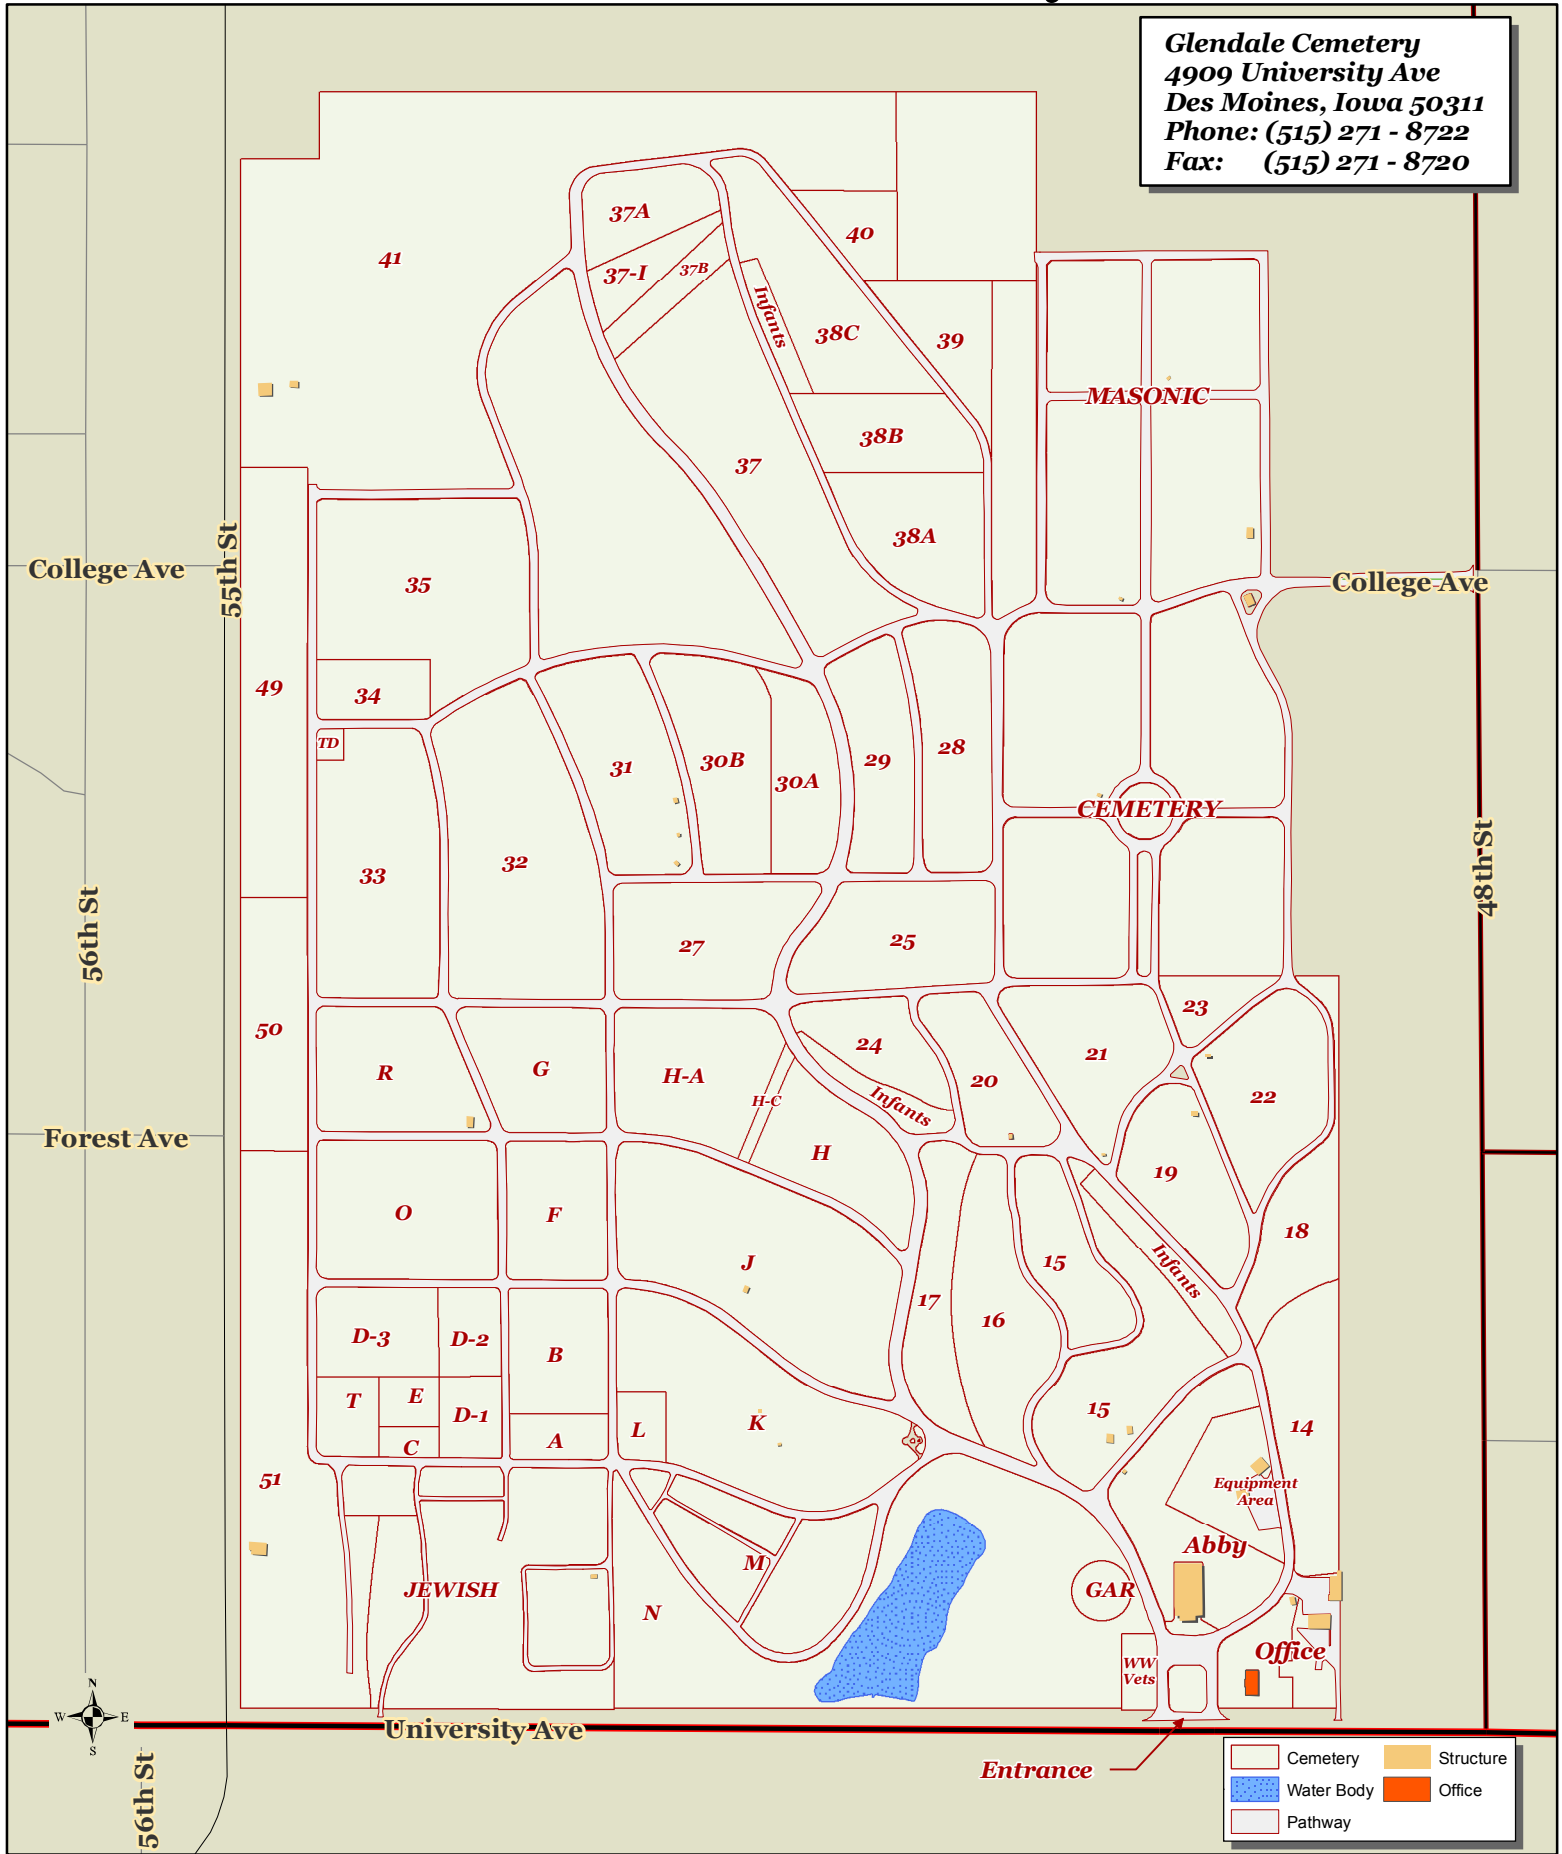

Glendale Cemetery

Glendale Cemetery
 4909 University Ave
 Des Moines, Iowa 50311
 Phone: (515) 271 - 8722
 Fax: (515) 271 - 8720

0 285 570 1,140 Feet