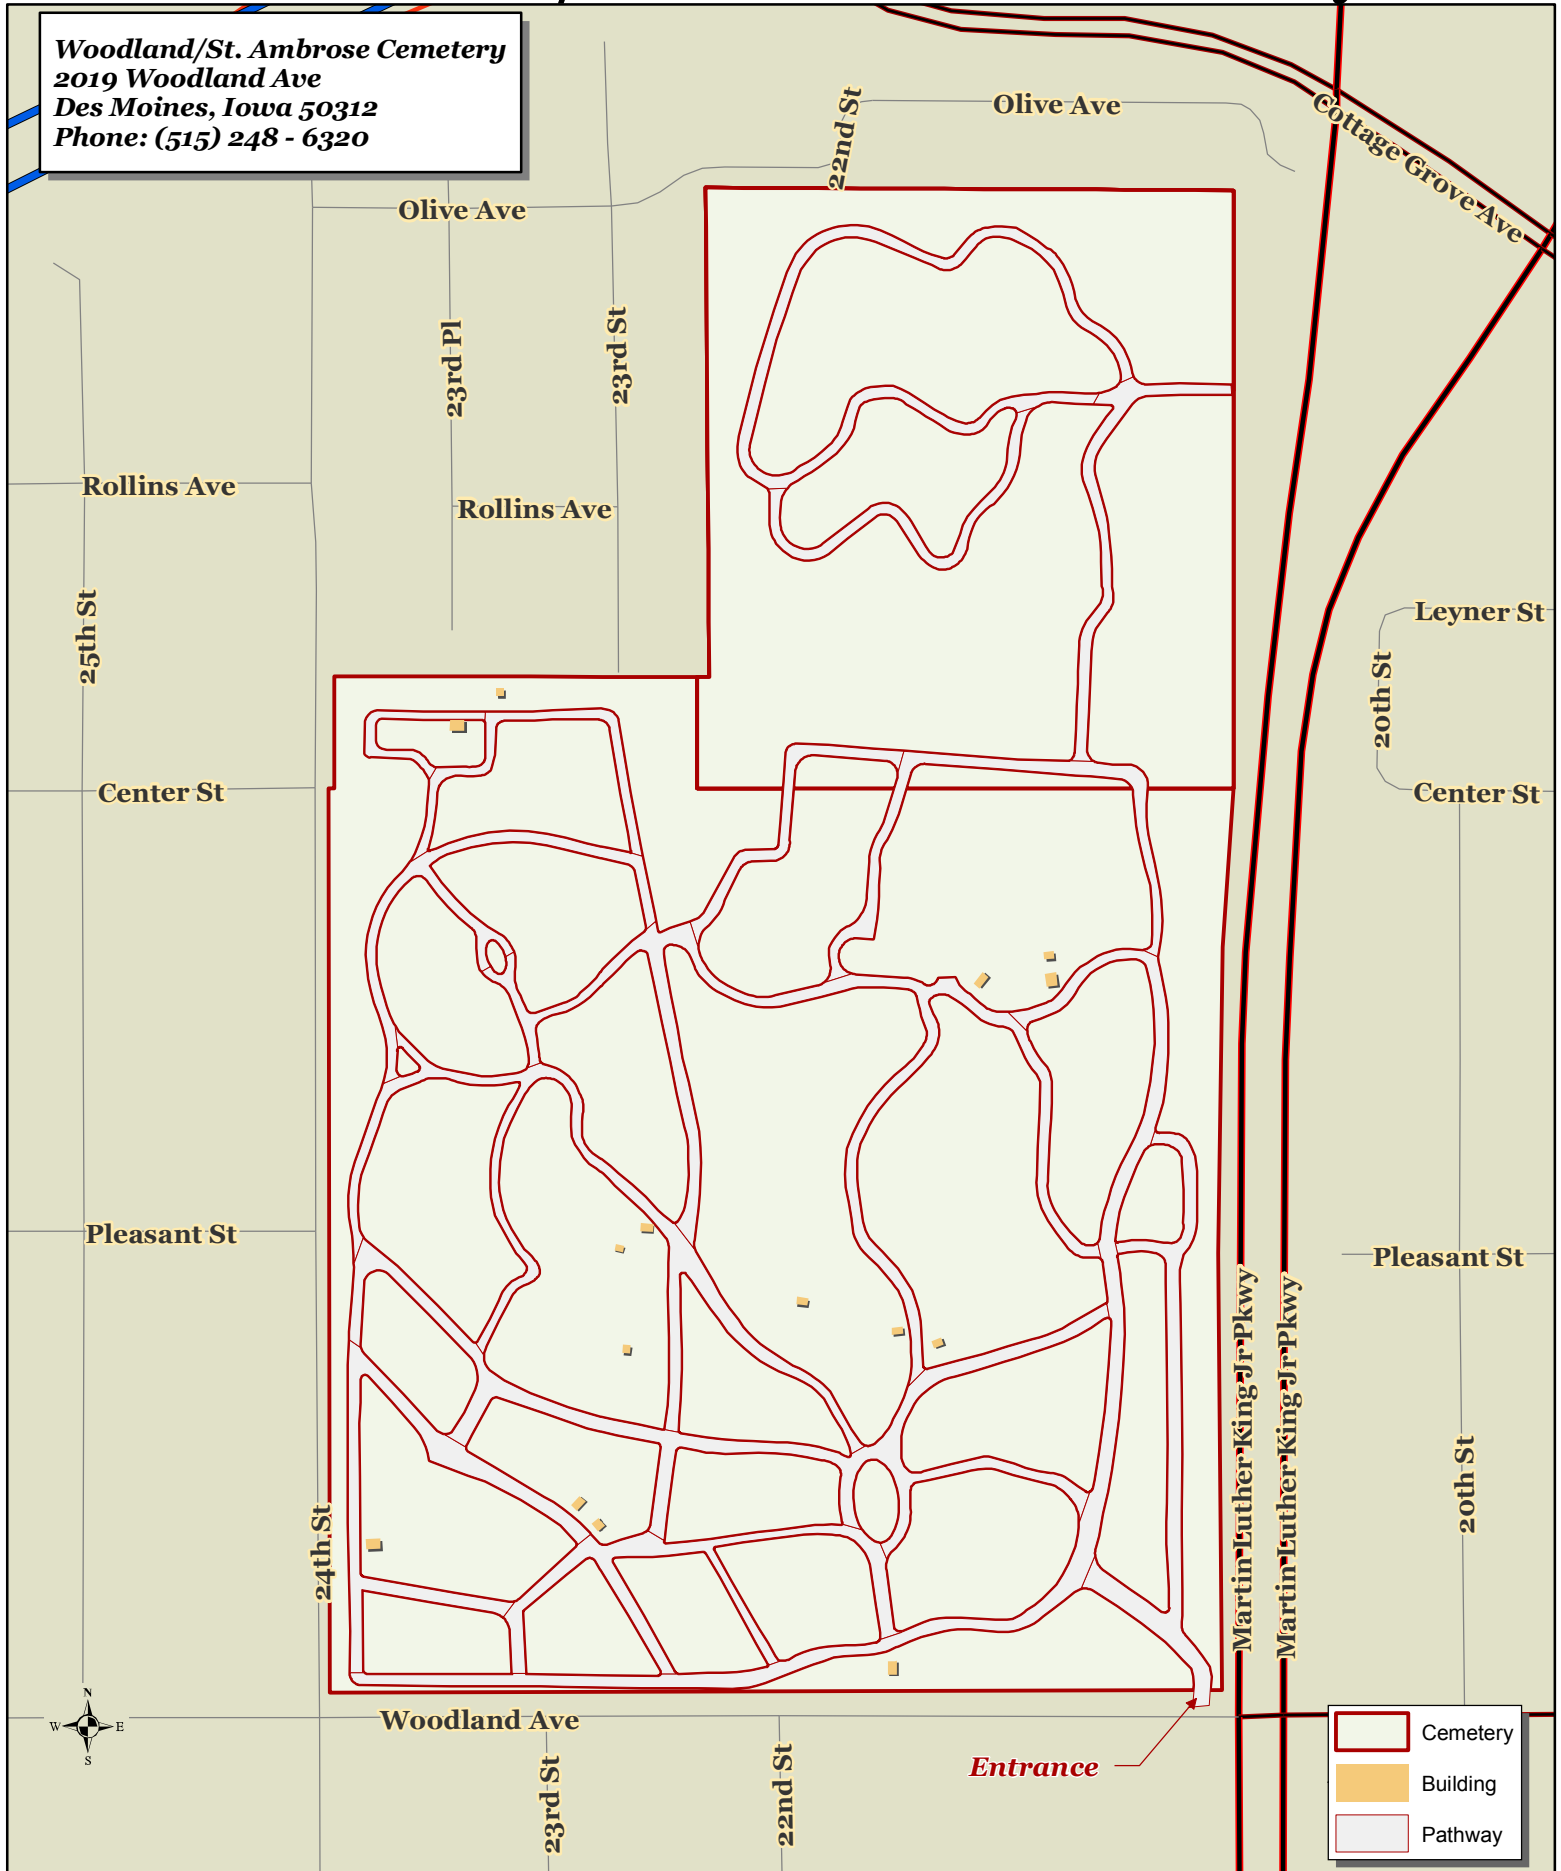

# Woodland/St. Ambrose Cemetery

Woodland/St. Ambrose Cemetery  
 2019 Woodland Ave  
 Des Moines, Iowa 50312  
 Phone: (515) 248 - 6320

0 185 370 740 Feet